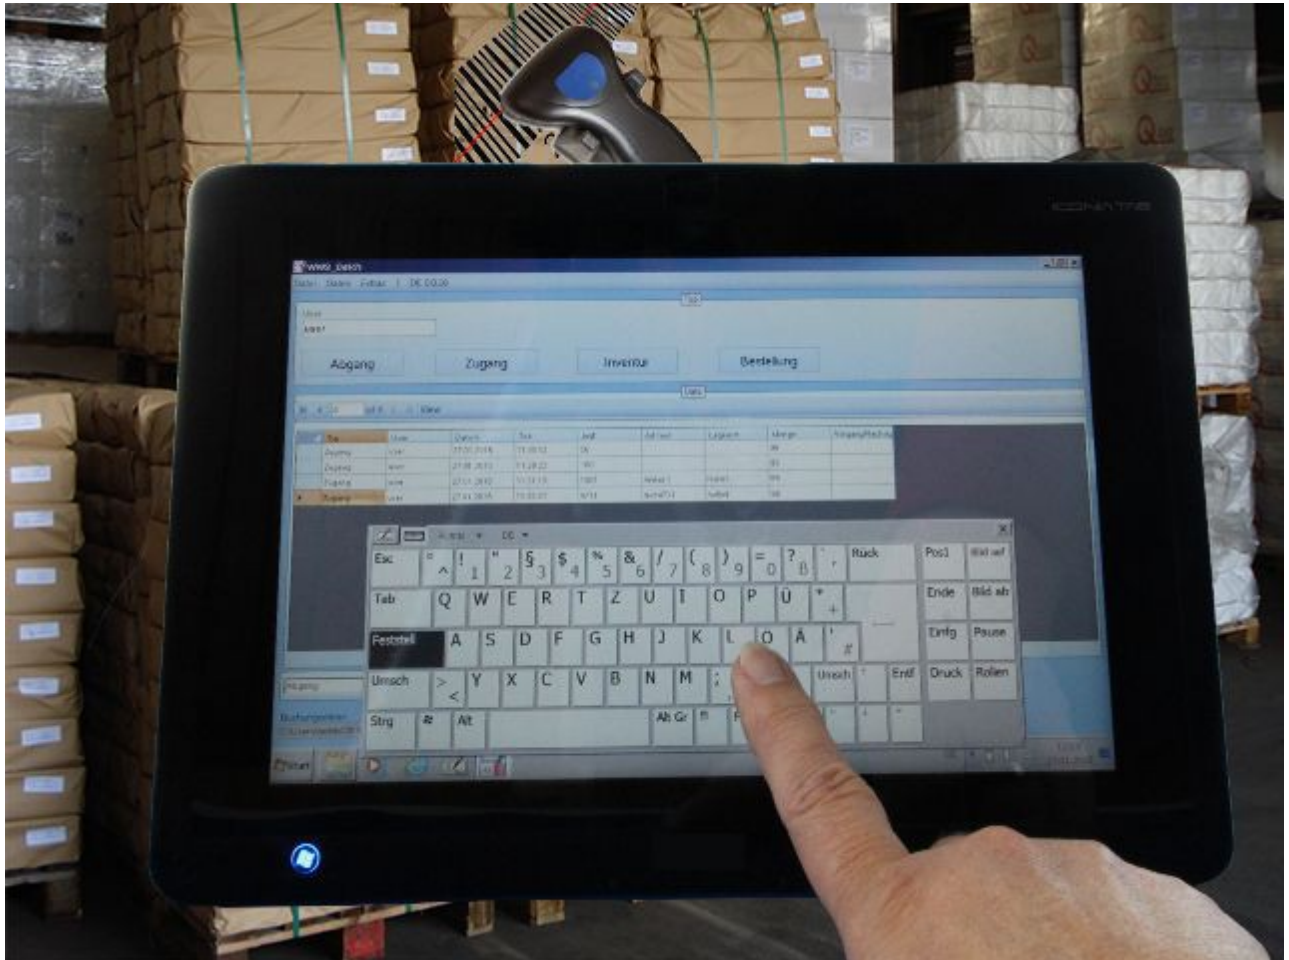

WWS-BATCH-Win Data Entry Software Package for Windows

Fast and easy to use - modern data entry software for most used data capturing jobs in company and business.

Designed for running at systems with Windows operating system, supports input methods e.g. for DISPATCH, APPROACH, INVENTORY and more.

Supports article HOST file upload and brings information from article file direct to the user during input. Standard data formats for using XLS CSV file formats, optionally with integrated SQL client for SQL database communication.

info@terminal-systems.de
www.terminal-systems.de

Data Entry – Quick and Easy...

Features + Highlights:

- Software for fast and quick data entry for approach, dispatch, inventur, ordering
- Supports article no - value input, with additional header data e.g. timestamp / user
- allows barcode / RFID user input
- automatic data savings in input file
- supports article HOST file for upload
- Standard XLS CSV data formats for easy data processing with othe software packages
- Data transfer interface for our software warehouse management
- Optionally: integrated SQL client for direct data transfer to SQL database server in network (typ Microsoft SQL Server)
- Desigend for using at systems with MS Windows XP / Vista / Windows 7 / Windows 8 (32/64 bit)
- Availabe with english (EN/US) or german (DE) user interface