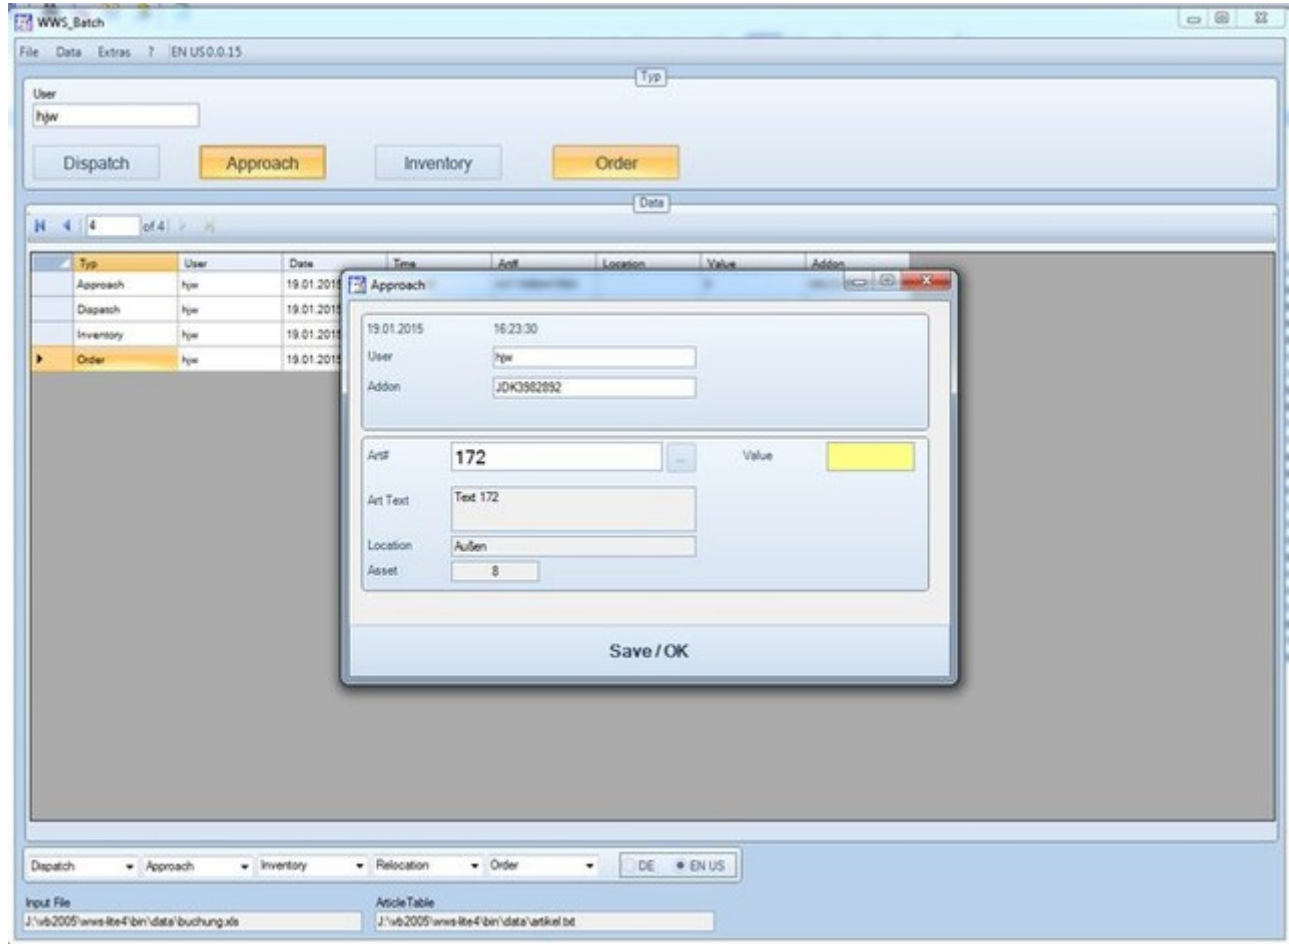

WWS-BATCH-Win Data Entry Software Package for Windows

Fast and easy to use - modern data entry software for most used data capturing jobs in company and business.

Designed for running at systems with Windows operating system, supports input methods e.g. for DISPATCH, APPROACH, INVENTORY and more.

Available in german (DE) or english (EN/US) language. Free demo trial version available.

Bilder zeigen Beispiele. Änderungen vorbehalten.

AE-SYSTEME
Am Güterbahnhof 15
D-31303 Burgdorf

Tel.: +49-(0)5136/80 24 21
Fax: +49-(0)5136/977 63 68

info@terminal-systems.de
www.terminal-systems.de

Data Entry – Quick and Easy...

Features + Highlights:

- Software for fast and quick data entry for approach, dispatch, inventur, ordering
- Supports article no - value input, with additional header data e.g. timestamp / user
- allows barcode / RFID user input
- automatic data savings in input file
- supports article HOST file for upload
- Standard XLS CSV data formats for easy data processing with othe software packages
- Data transfer interface for our software warehouse management
- Optionally: integrated SQL client for direct data transfer to SQL database server in network (typ Microsoft SQL Server)
- Desigend for using at systems with MS Windows XP / Vista / Windows 7 / Windows 8 (32/64 bit)
- Availabe with english (EN/US) or german (DE) user interface